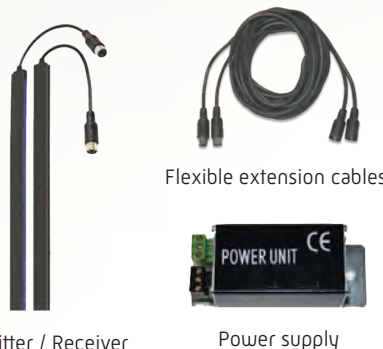

Ambient sunlight max	≥ 100,000 LUX
Linear tolerance	± 15mm vert., ± 4mm hor.
Connection cables	3500 mm super strong flex [2]
System indicators	Normal / Interrupted / Faulty
LED indicators	Green x1 / Red x1
Operating temp. range	-20°C to -65°C
Storage temp. range	-40°C to -85°C
IP rating	IP54
Isolation	≥1500V

Power Supply

Dimensions	37mm x 42mm x 75mm
Operating Voltage	24VDC
Enclosure	Aluminum module

Output relay capacity	1NO-1NC (AC120V,1A or DC24V,1A)
Operation life	≥10 ⁷
Connection cables	≤3VA

Equipment

- Transmitter (1)
- Receiver (1)
- Power supply (1)
- Flexible extension cables (2)

Transmitter / Receiver

Power supply

Scan this QR code using your smart phone to access more Symmetry Elevating Solutions products.