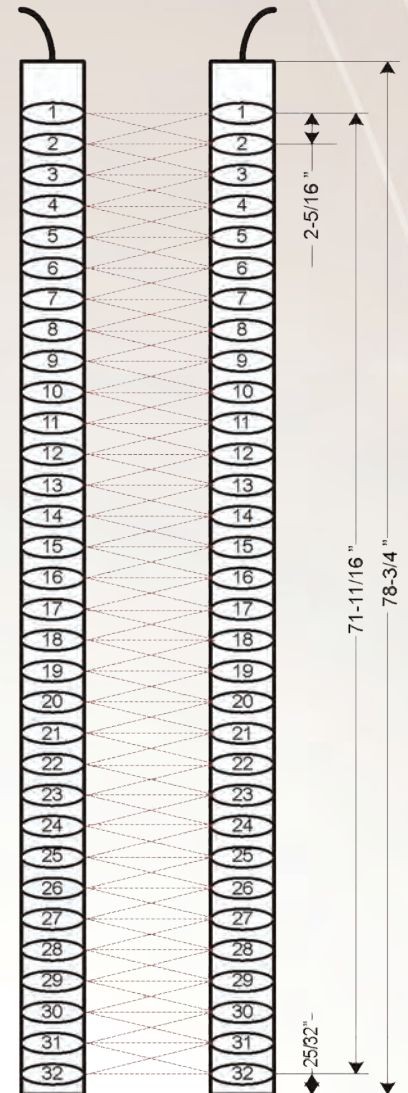

Light Curtain transmitter and receiver

Advantages

- 1/4" thick super slim housing
- True traveling cables with plug-in connections for easy installation
- Light curtain sensors "immune" to sunlight and other intense light sources

Technical Features

Light Curtain

Dimensions	6.6mm x 30mm x 2000mm
Infrared beams	94
Diodes	32 pair
Scan mode	3 ways
Response time	65ms
Diode spacing	59mm
Operating Range	0-3000mm
Detecting height	20mm - 1841mm
Infrared pulse ratio	1:2

Ambient sunlight max	≥ 100,000 LUX
Linear tolerance	± 15mm vert., ± 4mm hor.
Connection cables	3500 mm super strong flex [2]
System indicators	Normal / Interrupted / Faulty
LED indicators	Green x1 / Red x1
Operating temp. range	-20°C to -65°C
Storage temp. range	-40°C to -85°C
IP rating	IP54
Isolation	≥1500V

Power Supply

Dimensions	37mm x 42mm x 75mm
Operating Voltage	24VDC
Enclosure	Aluminum module

Output relay capacity	1NO-1NC (AC120V,1A or DC24V,1A)
Operation life	≥10 ⁷
Connection cables	≤3VA

Equipment

- Transmitter (1)
- Receiver (1)
- Power supply (1)
- Flexible extension cables (2)