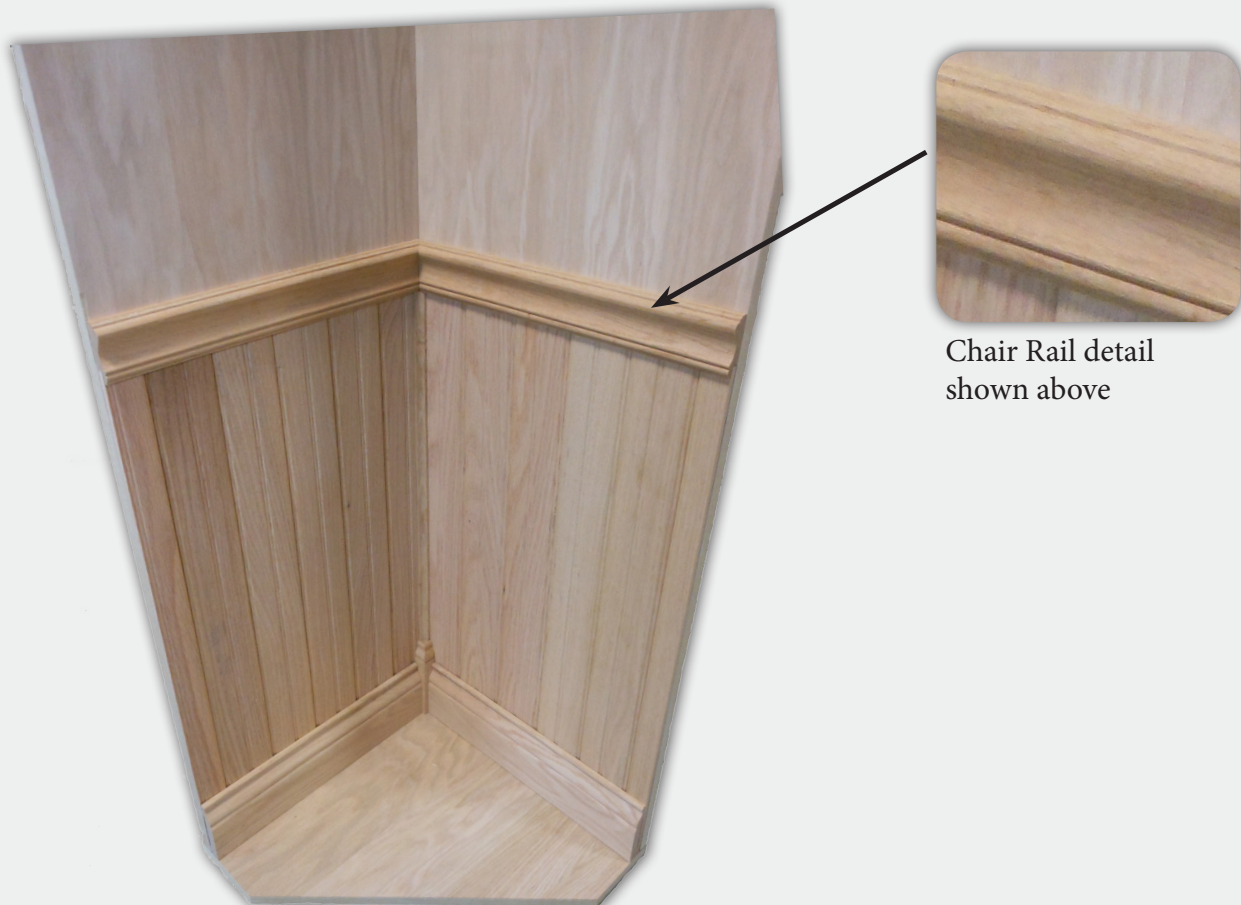

SYMMETRY PRODUCT HIGHLIGHT

Chair Rail

Symmetry Residential Elevator cars are available with decorative chair rails. Available in a variety of wood species, our chair rails are custom designed to match the decor and ambiance of your home, as well as protect the integrity of your elevator walls.

A Symmetry Chair Rail is designed to stylishly complement your elevator. Crafted from an assortment of beautiful hardwoods, it can be painted or stained to your preference. Symmetry's Chair Rail comes standard with Wainscot.